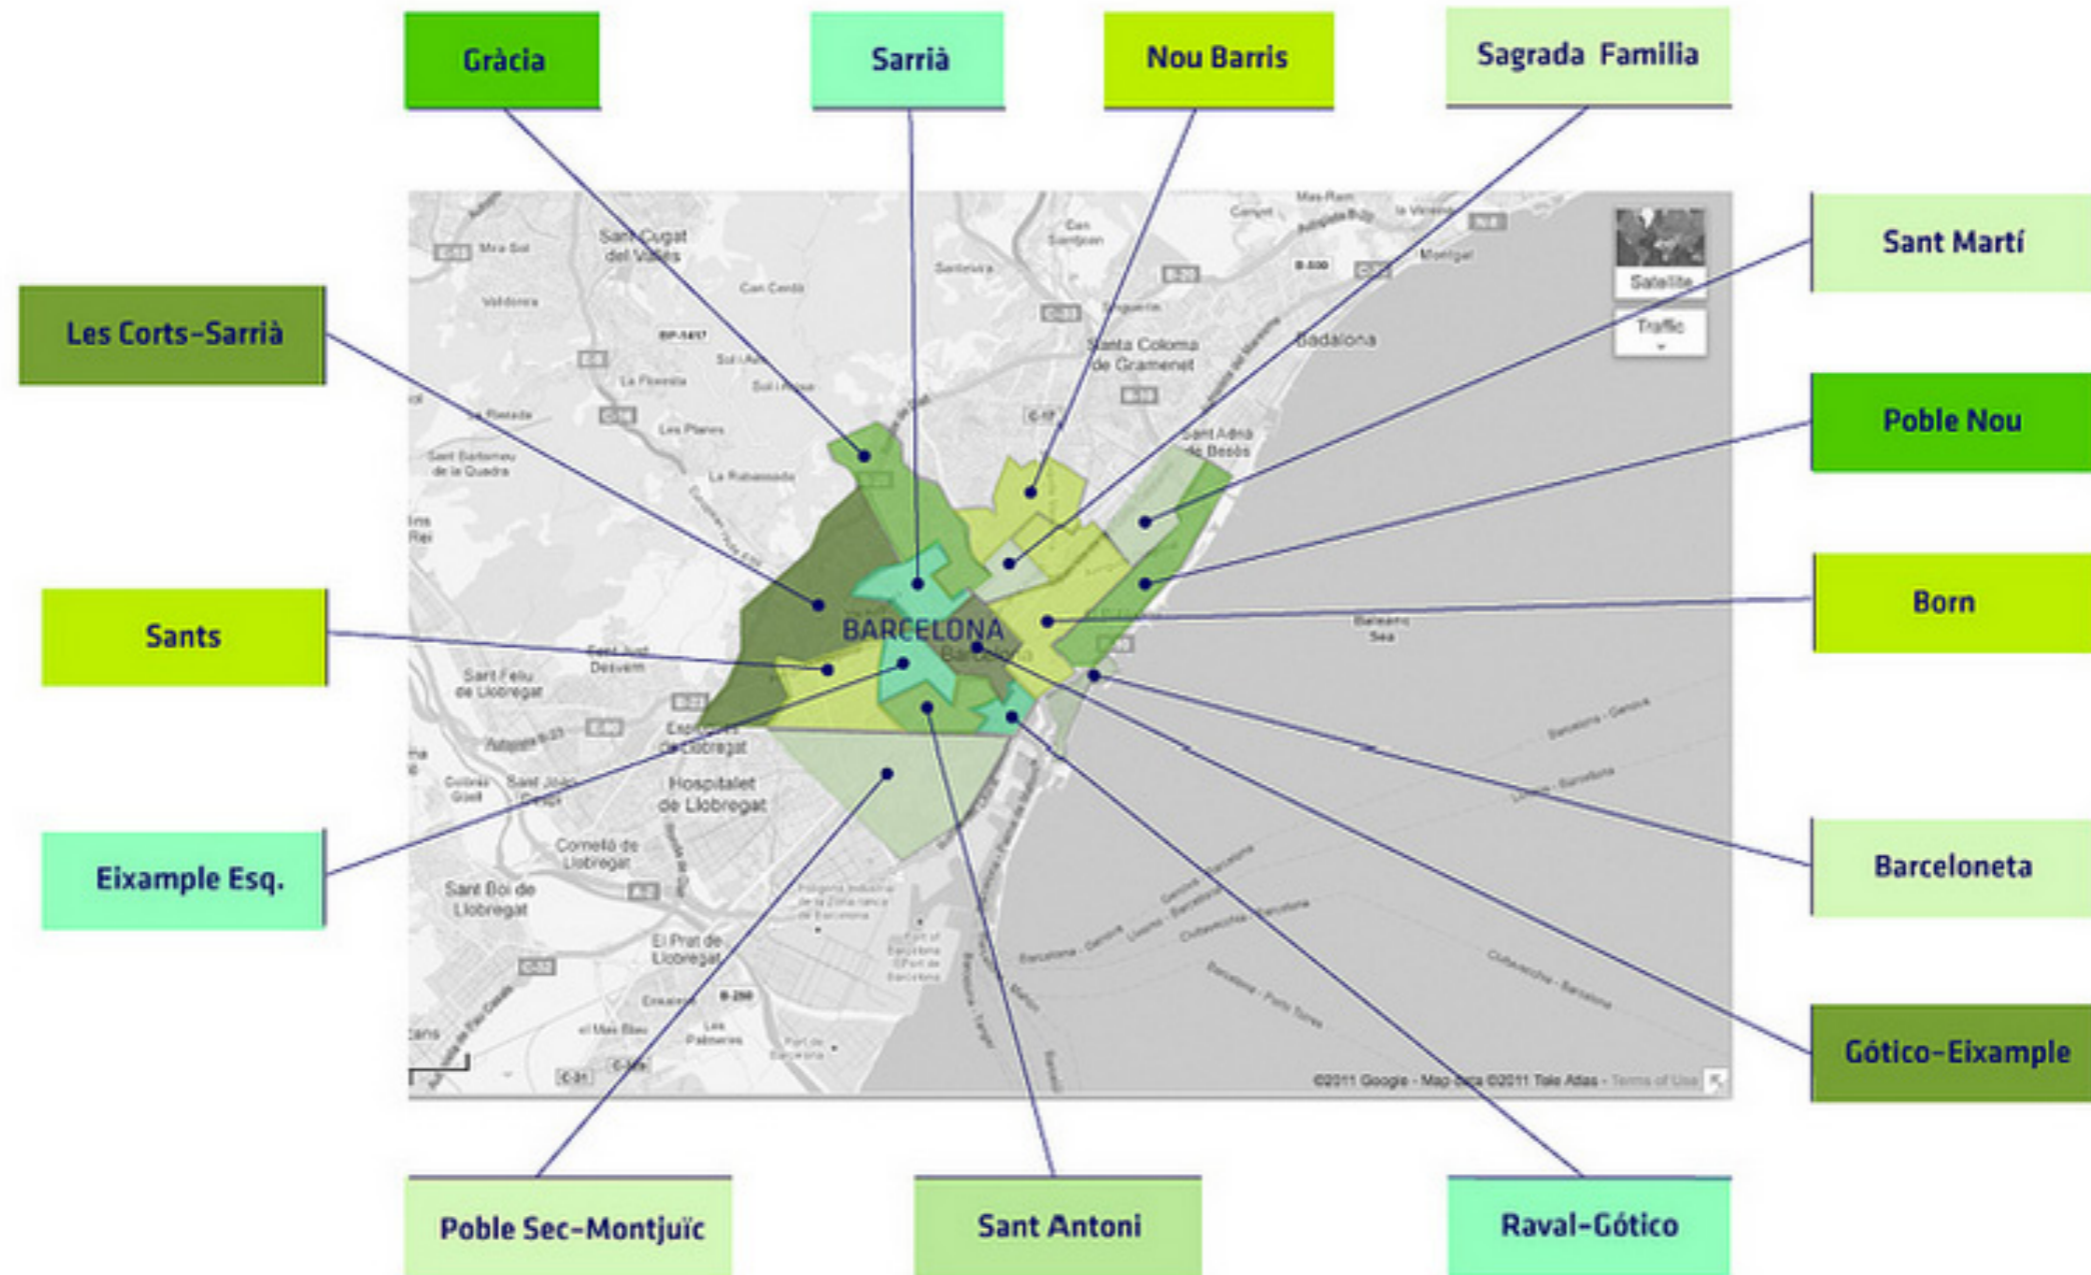

UPLOAD PROJECT
EDIT PROFILE

LIVE SENSORS

UPDATES | LEARN | PARTICIPATE | DISCOVER | CITIZENS

EN

Sensor data, 3d printers, fixtures

Current Solid Waste Management System in Barcelona

Re-using old things

Barcelona Rethinking Spaces per neighborhoods